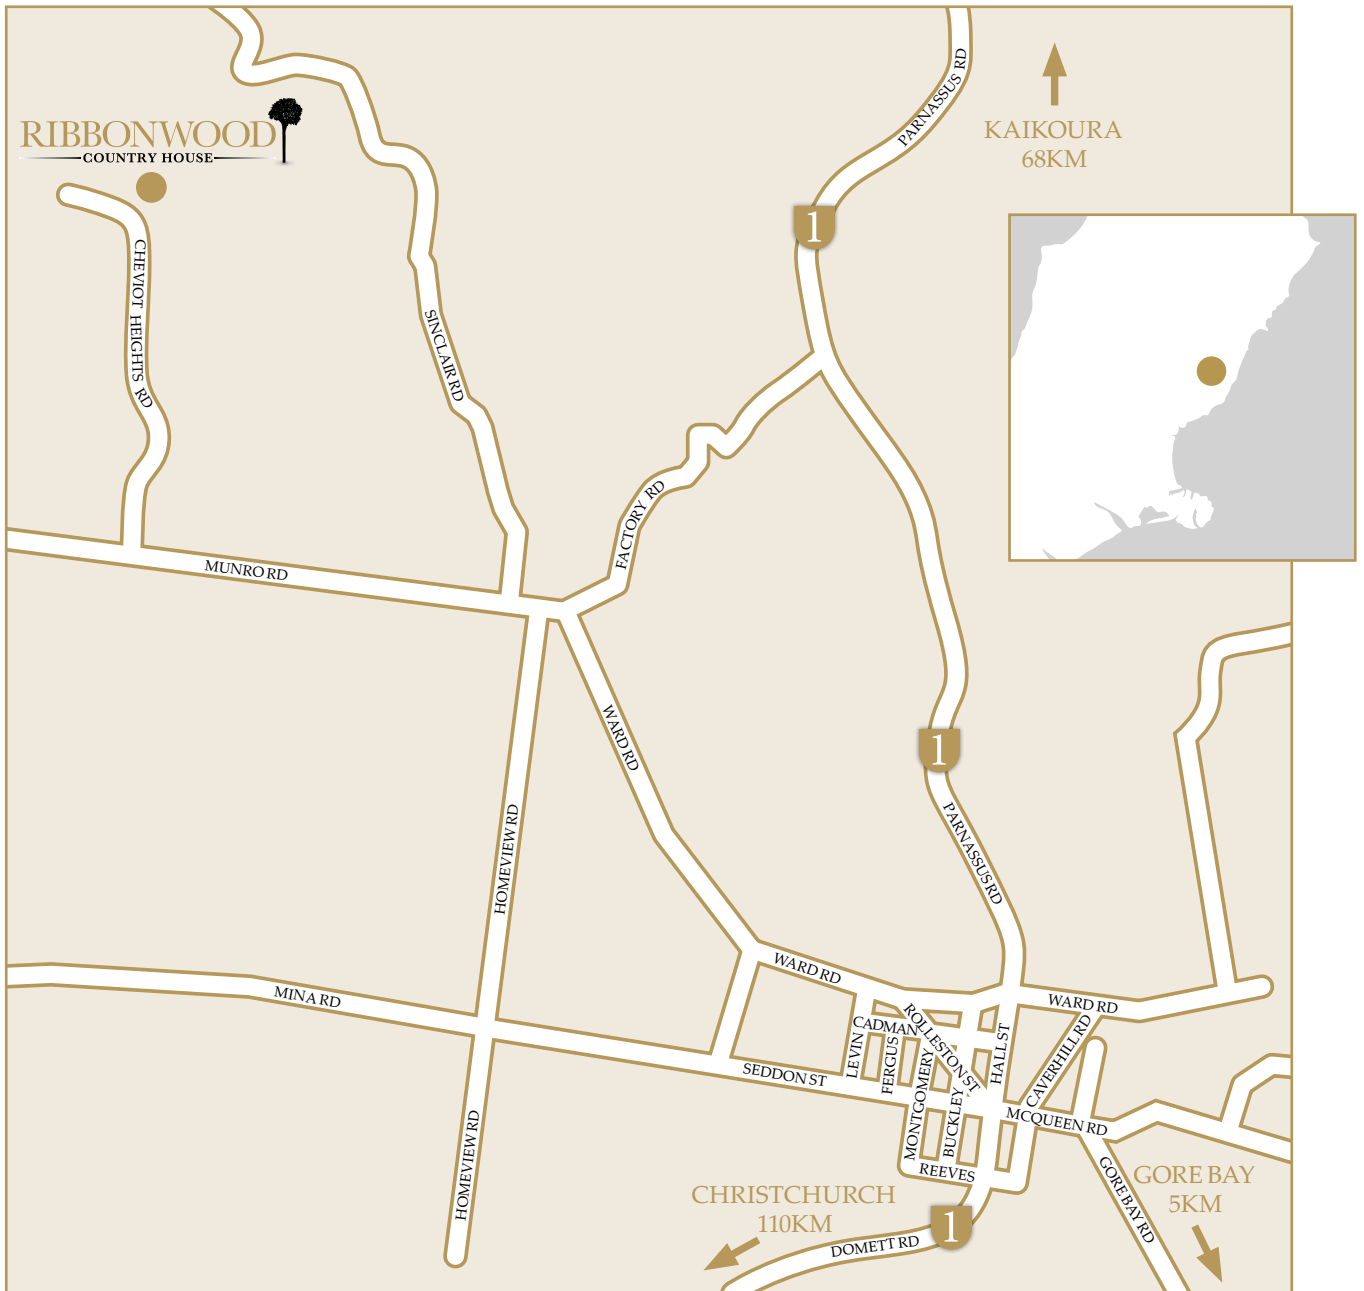

RIBBONWOOD

COUNTRY HOUSE

DIRECTIONS

Heading North from Christchurch on State Highway One. On arrival into Cheviot, turn left at the 4 Square supermarket and take the immediate right called Rolleston Street. Drive along Rolleston Street to the end and veer left into Ward Street. Drive to the end of Ward Street and turn left into Munro Road. Drive approx 1km along Munro Road and turn right into Cheviot Heights Ribbonwood Country House is located at 124 Cheviot Heights Road and is sign posted. Drive up the drive and drive through the left gate at the top of the driveway.

Heading South from Kaikoura on State Highway One. On arrival into Cheviot turn right at the 4 square supermarket and take the immediate right called Rolleston Street. Drive along Rolleston Street to the end and veer left into Ward Street. Drive to the end of Ward Street and turn left into Munro Road. Drive approx 1km along Munro Road and turn right into Cheviot Heights Ribbonwood Country House is located at 124 Cheviot Heights Road and is sign posted. Drive up the drive and drive through the left gate at the top of the driveway.

The Coastal pacific train will stop at Mina Station on request. We offer complementary transfers to and from the station which is 4 km from Ribbonwood Country House and 4km from the Cheviot Village. Please confirm your pick up with at the time of booking.